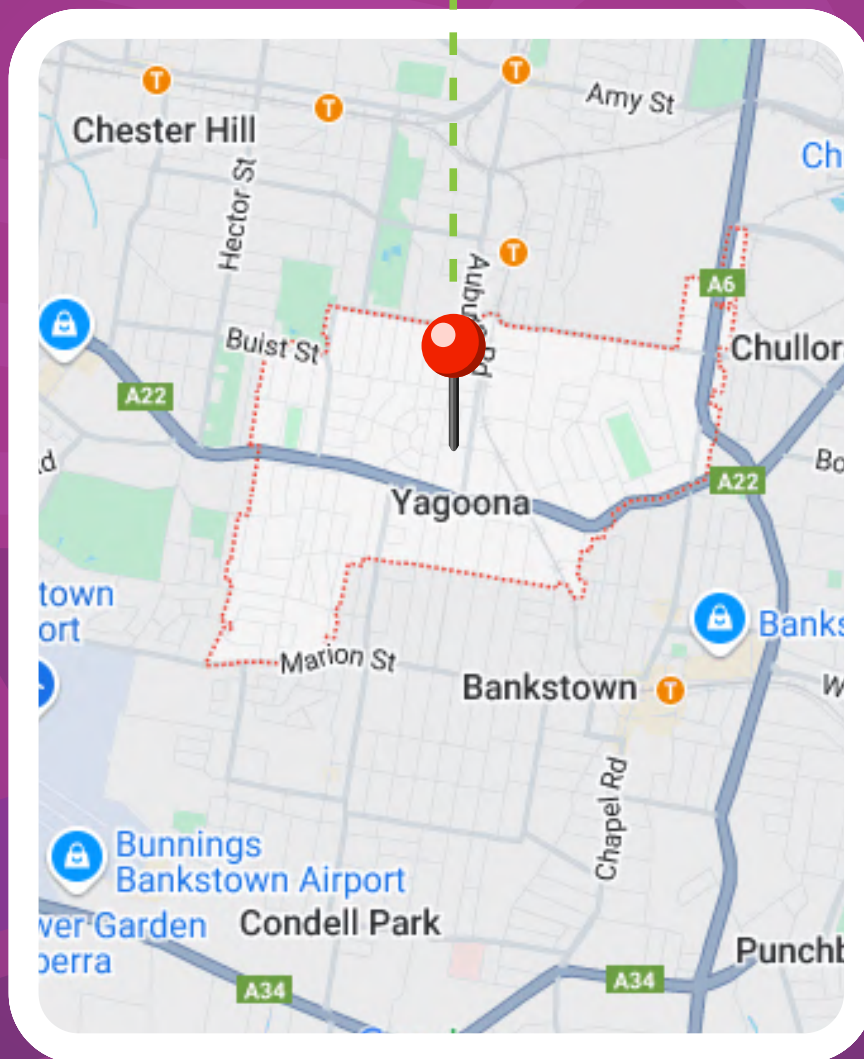

WE ARE LOCATED AT

Yagoona NSW 2199
Yagoona NSW, Australia